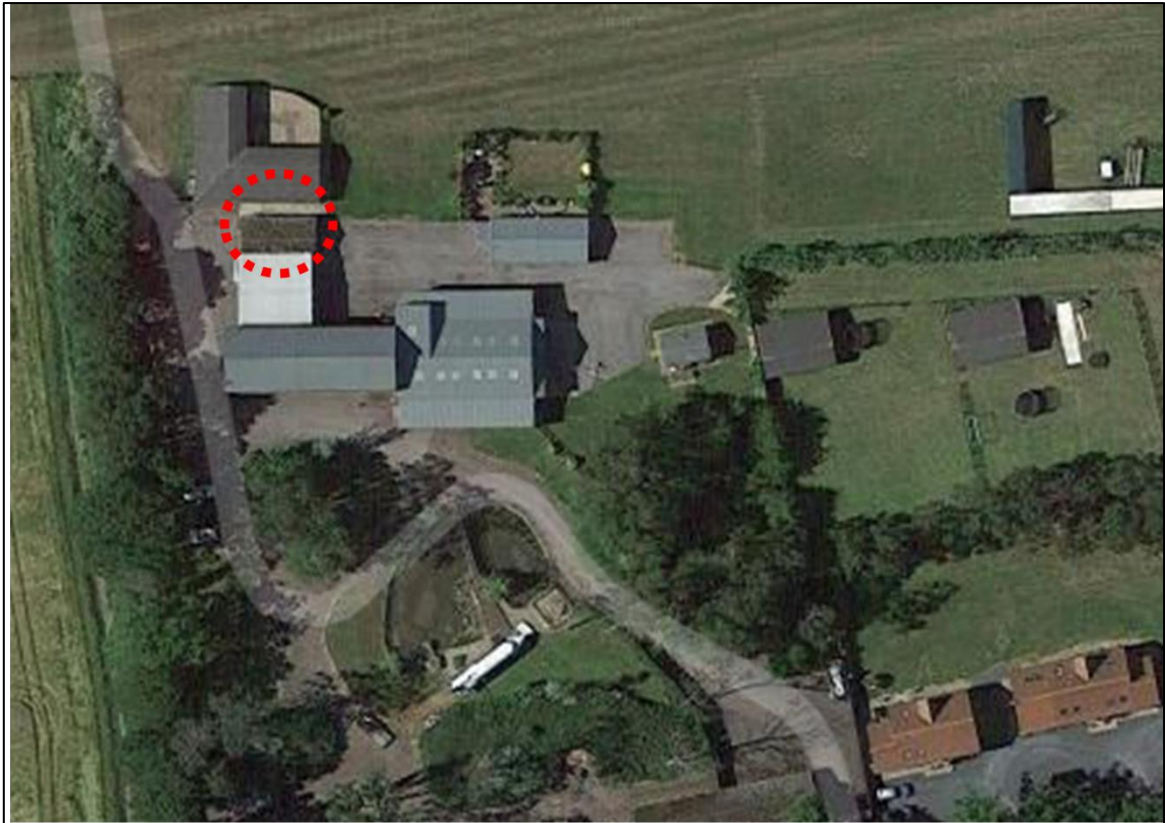

Appendix 1 - Site Images

APPLICATION NUMBER:	2020/0366/FUL	PARISH:	Cliffe Parish Council
APPLICANT:	Condor Projects Ltd	VALID DATE: EXPIRY DATE:	9th April 2020 4th June 2020
PROPOSAL:	Erection of research and development building to replace an existing store building		
LOCATION:	Birchwood Lodge Market Weighton Road Barlby Selby North Yorkshire YO8 5LE		
RECOMMENDATION:	APPROVE		

Aerial view of the site

Aerial view of the site

View east down the A163 near the site access

View north of the existing building to be demolished

View west toward the location of the proposed building

View south towards neighbouring dwellings from the airstrip